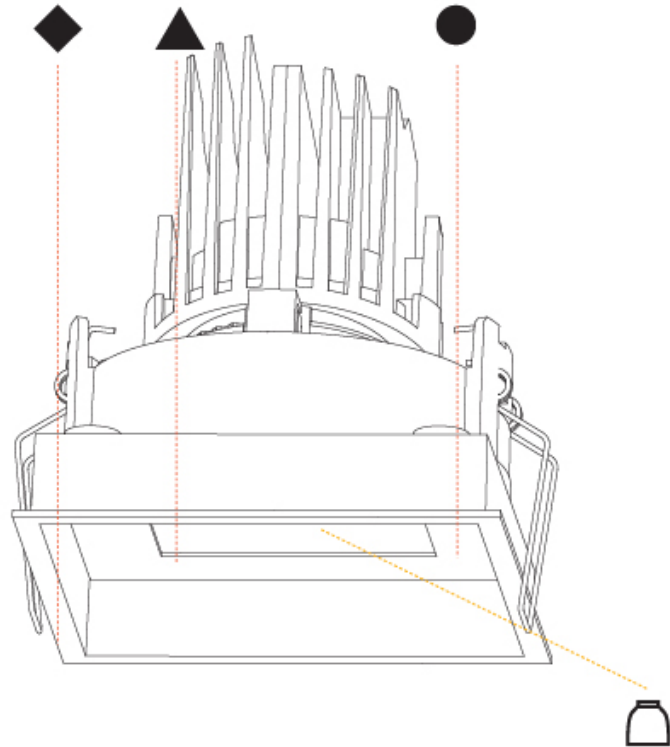

BIONIQ SQUARE ADJUSTABLE COMFORT RECESSED

A35362-

For Color / Finish Chart & Symbology see Appendix or product page downloadable area.

	27K	35K	30K	40K	°K
Color Temperature	2700K	3500K	3000K	4000K	
Reflector	20	40	60		
	20°	40°	60°		

ORDER-EXAMPLE: **L3XXXX-** **°K**

02 02 02 30K 20
Black Black Black 3000K 20°